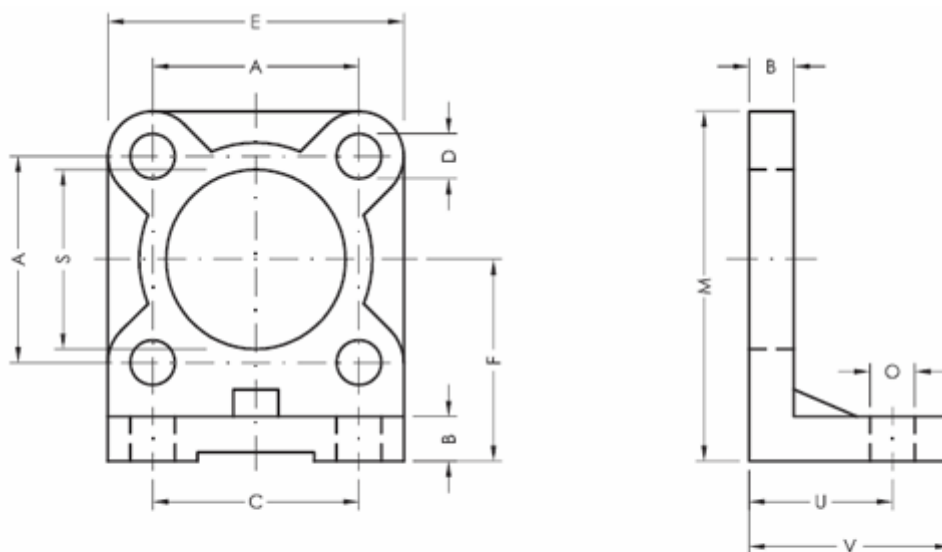

Data Sheet

Article number: 587003532

Description: High rise pedestal , 0035/32
for 32 mm cylinder

Measures

A	= 32.5	O = 7
B	= 8	S = 30
C	= 32	U = 24
Cylinder size	= 32	V = 35
D	= 7	
E	= 45	
F	= 32	
M	= 54.5	